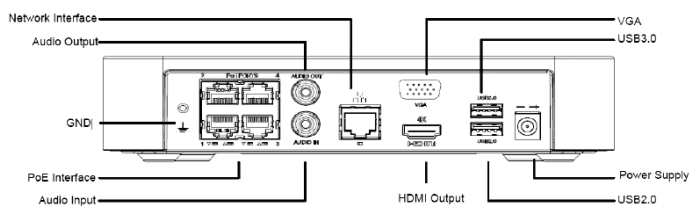

U-NVR-104LX-P4

4CH 8MP H.265 NVR with PoE Switch

Rear Panel

U-NVR-104LX-P4

FEATURES:

- Support Ultra 265/H.265/H.264 video formats
- 4-channel input
- Plug & Play with 4 independent PoE network interfaces
- Third-party IP cameras supported with ONVIF conformance: Profile S, Profile G, Profile T
- Support 1-ch HDMI, 1-ch VGA
- HDMI and VGA simultaneous output
- Up to 8MP resolution recording
- 1 SATA HDD, up to 10 TB
- Support cloud upgrade