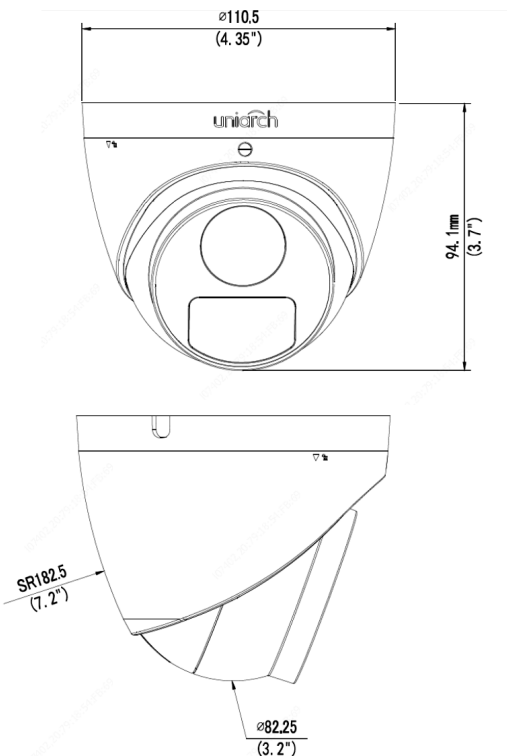

U-IPC-T118-DPF28/40

8MP Fixed Turret Network Camera

U-IPC-T118-DPF28 (2.8mm Lens)
U-IPC-T118-DPF40 (4.0mm Lens)

KEY FEATURES:

Optics

- Day/night functionality
- Smart IR, up to 30m (98ft) IR distance
- 2D/3D DNR (Digital Noise Reduction)