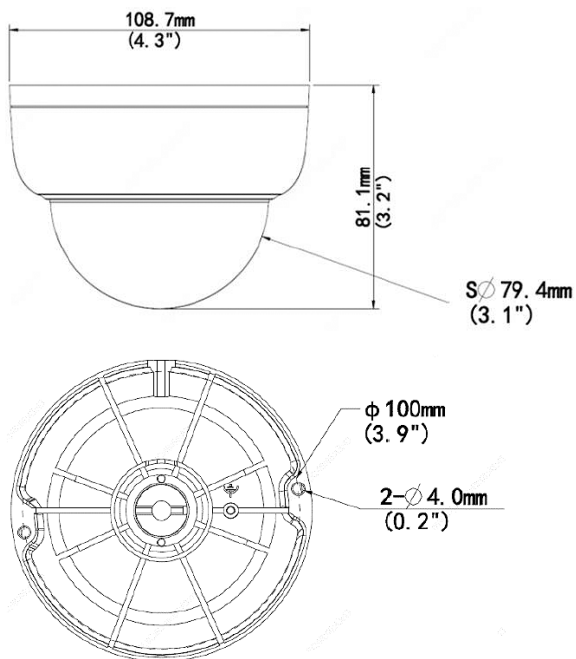

U-IPC-D114-PF28/40

4MP Network IR Fixed Dome Camera

U-IPC-D114-PF28 (2.8mm Lens)

U-IPC-D114-PF40 (4.0mm Lens)

KEY FEATURES:

Optics

- Day/night functionality
- Smart IR, up to 30m (98ft) IR distance
- 2D/3D DNR (Digital Noise Reduction)