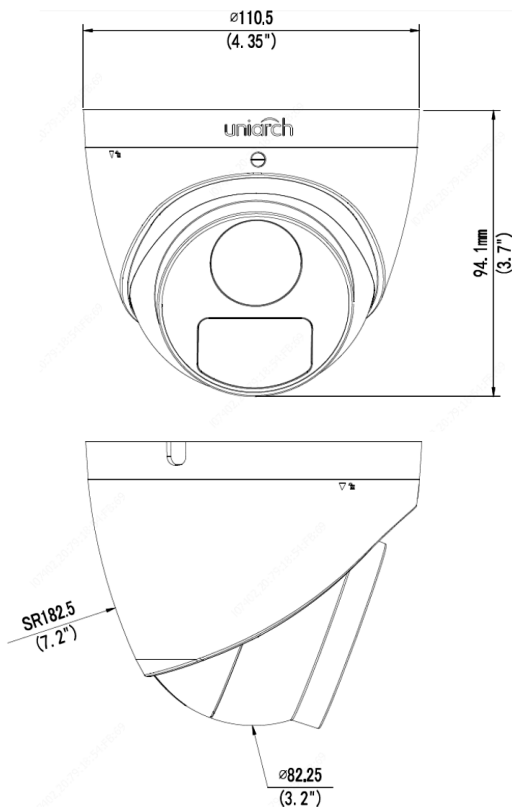

U-IPC-T115-PF28/40

5MP Fixed Turret Network Camera

U-IPC-T115-PF28 (2.8mm Lens)
U-IPC-T115-PF40 (4.0mm Lens)

KEY FEATURES:

Optics

- Day/night functionality
- Smart IR, up to 30m (98ft) IR distance
- 3D DNR (Digital Noise Reduction)

Compression

- Ultra 265, H.265, H.264, MJPEG
- ROI (Region of Interest)

Network

- ONVIF Conformance

Structure

- Support PoE power supply
- Wide temperature range: $-30^{\circ}\text{C} \sim 60^{\circ}\text{C}$ ($-22^{\circ}\text{F} \sim 140^{\circ}\text{F}$)
- Wide voltage range of $\pm 25\%$
- 3-Axis
- IP67