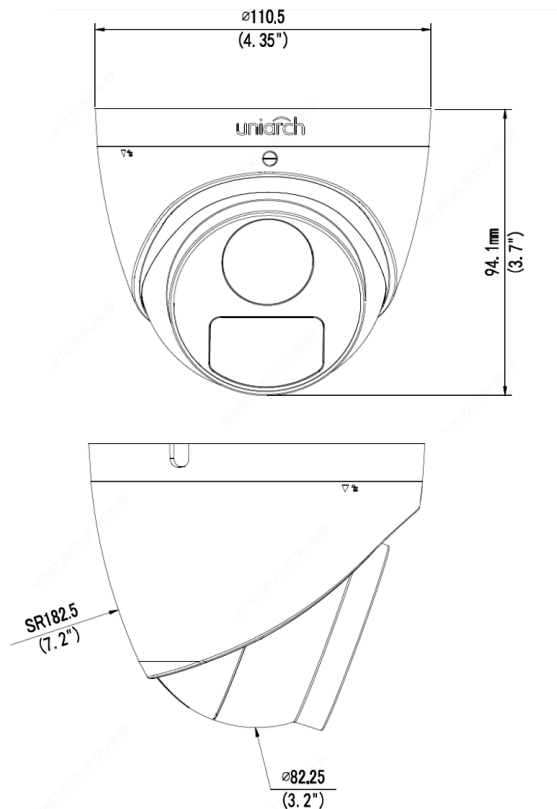

U-IPC-T114-PF28/40

4MP Fixed Turret Network Camera

U-IPC-T114-PF28 (2.8mm Lens)
U-IPC-T114-PF40 (4.0mm Lens)

KEY FEATURES:

Optics

- Day/night functionality
- Smart IR, up to 30m (98ft) IR distance
- 2D/3D DNR (Digital Noise Reduction)