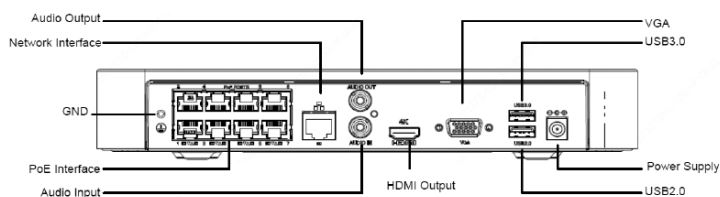

U-NVR-104LX-P4

4CH 8MP H.265 NVR with PoE Switch

Rear Panel

U-NVR-104LX-P4

FEATURES:

- Support Ultra 265/H.265/H.264 video formats
- 4-channel input
- Plug & Play with 4 independent PoE network interfaces
- Third-party IP cameras supported with ONVIF conformance: Profile S, Profile G, Profile T
- Support 1-ch HDMI, 1-ch VGA
- HDMI and VGA simultaneous output
- Up to 8MP resolution recording
- 1 SATA HDD, up to 10 TB
- Support cloud upgrade

U-NVR-108LX-P8

8CH 8MP H.265 NVR with PoE Switch

Rear Panel

U-NVR-108LX-P8

FEATURES:

- Support Ultra 265 / H.265 / H.264 video formats
- 8-channel input
- Plug & Play with 8 independent PoE network interfaces
- Third-party IP cameras supported with ONVIF conformance: Profile S / Profile G / Profile T
- Support 1-ch HDMI / 1-ch VGA / HDMI at up to 4K(3840x2160) resolution
- HDMI and VGA simultaneous output
- Up to 8MP resolution recording
- 1 SATA HDD, up to 10 TB
- Support cloud upgrade