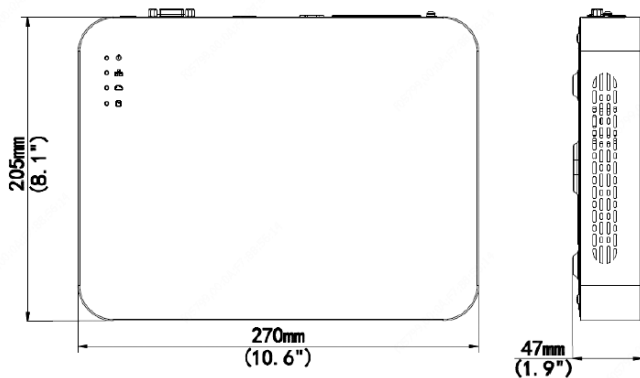

U-NVR-104LX-P4

4CH 8MP H.265 NVR with PoE Switch

Rear Panel

U-NVR-104LX-P4

FEATURES:

- Support Ultra 265/H.265/H.264 video formats
- 4-channel input
- Plug & Play with 4 independent PoE network interfaces
- Third-party IP cameras supported with ONVIF conformance: Profile S, Profile G, Profile T
- Support 1-ch HDMI, 1-ch VGA
- HDMI and VGA simultaneous output
- Up to 8MP resolution recording
- 1 SATA HDD, up to 10 TB
- Support cloud upgrade

U-NVR-108LX-P8

8CH 8MP H.265 NVR with PoE Switch

Rear Panel

U-NVR-108LX-P8

FEATURES:

- Support Ultra 265 / H.265 / H.264 video formats
- 8-channel input
- Plug & Play with 8 independent PoE network interfaces
- Third-party IP cameras supported with ONVIF conformance: Profile S / Profile G / Profile T
- Support 1-ch HDMI / 1-ch VGA / HDMI at up to 4K(3840x2160) resolution
- HDMI and VGA simultaneous output
- Up to 8MP resolution recording
- 1 SATA HDD, up to 10 TB
- Support cloud upgrade