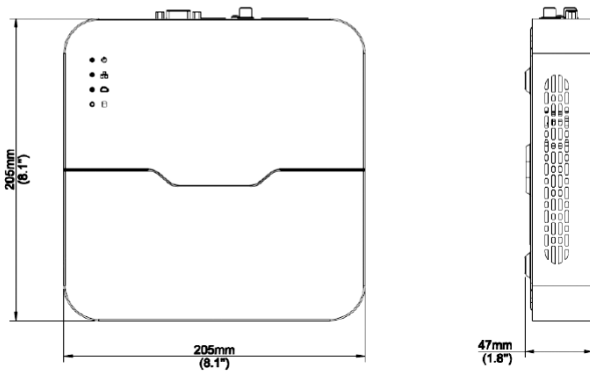

U-NVR-104LX-P4

4CH 8MP H.265 NVR with PoE Switch

Rear Panel

U-NVR-104LX-P4

FEATURES:

- Support Ultra 265/H.265/H.264 video formats
- 4-channel input
- Plug & Play with 4 independent PoE network interfaces
- Third-party IP cameras supported with ONVIF conformance: Profile S, Profile G, Profile T
- Support 1-ch HDMI, 1-ch VGA
- HDMI and VGA simultaneous output
- Up to 8MP resolution recording
- 1 SATA HDD, up to 10 TB
- Support cloud upgrade