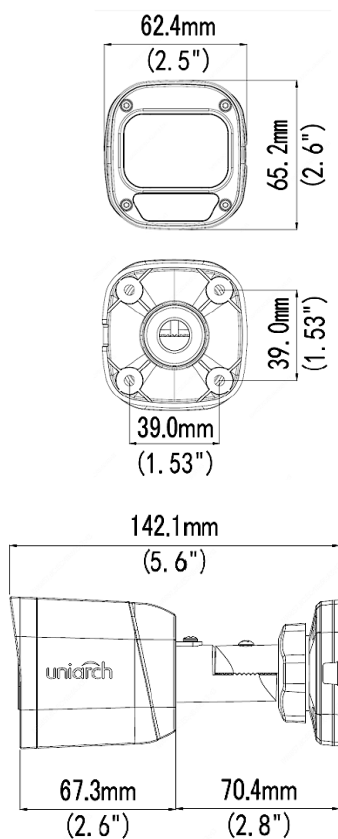

U-IPC-D114-PF28/40

4MP Network IR Fixed Dome Camera

U-IPC-D114-PF28 (2.8mm Lens)

U-IPC-D114-PF40 (4.0mm Lens)

KEY FEATURES:

Optics

- Day/night functionality
- Smart IR, up to 30m (98ft) IR distance
- 2D/3D DNR (Digital Noise Reduction)

U-IPC-B114-PF28/40

4MP Mini Fixed Bullet Network Camera

U-IPC-B114-PF28 (2.8mm Lens)
U-IPC-B114-PF40 (4.0mm Lens)

KEY FEATURES:

Optics

- Day/night functionality
- Smart IR, up to 30m (98ft) IR distance
- Optical glass window with higher light transmittance
- IR anti-reflection window to increase the infrared transmittance
- 2D/3D DNR (Digital Noise Reduction)