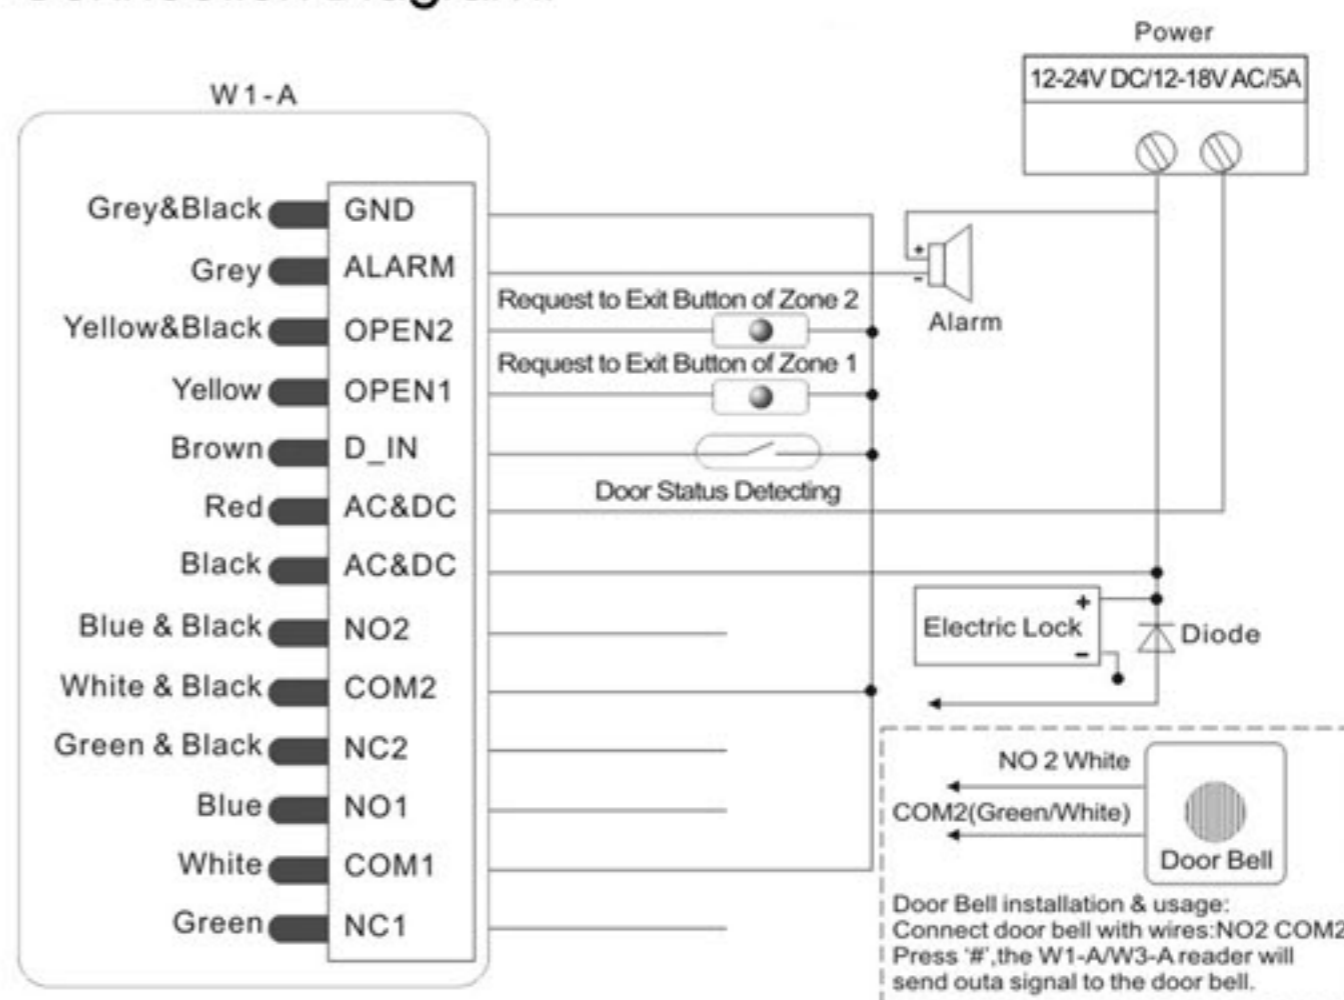

Connection Diagram:

Design and specifications are subject to change without notice

EOS AUSTRALIA PTY LTD
We strive to give peace of mind to millions.

Distributed by